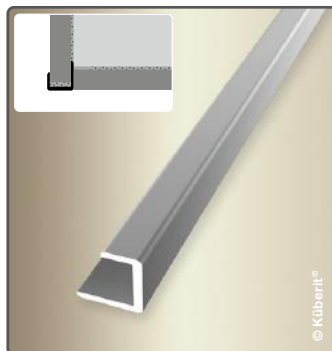

U-ABSCHLUSSPROFIL
U BORDER PROFILE