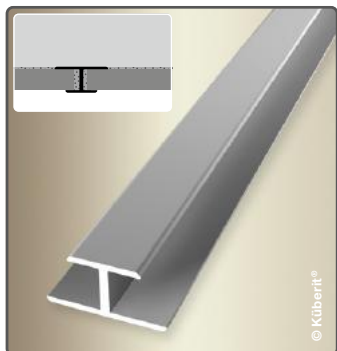

Bathroom renovation with Küberit designer wall profiles

For bathroom renovation, e.g. with HPL laminate panels or for aluminum composite systems, we have developed a designer wall profile range that makes it much easier to install the panels and work on the joints and edges. The result is jointless, easy-to-clean surfaces that improve hygiene and prevent the formation of dirt and mold. Küberit's proven profile technology is continued from the floor to the wall.

VORHER · BEFORE

© Kübert®

NACHHER · AFTER

© Kübert®

Moderne Wandgestaltung mit unseren Design-Wandprofilen

Modern wall renovation with our designer wall profiles

FÜR BIS ZU 8,2 mm BELÄGE · FOR UP TO 8,2 mm COVERINGS

H-VERBINDER
H CONNECTOR

KOMBI INNEN- UND AUSSENECKE
INTERIOR/EXTERIOR CORNER

U-ABSCHLUSSPROFIL
U BORDER PROFILE

L-ABSCHLUSSPROFIL
L BORDER PROFILE

FÜR BIS ZU 7,5 | 8,0 mm BELÄGE · FOR UP TO 7,5 | 8,0 mm COVERINGS